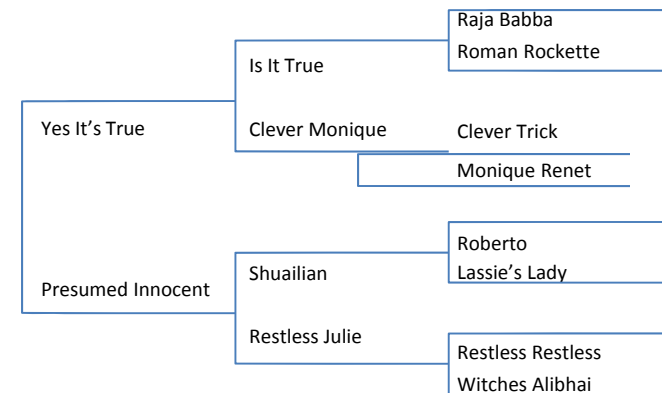

# Can't Prove It

*A FL bred Colt by Yes It's True*

Dosage Profile (DP) = 2-1-9-0-0 (12)  
 Dosage Index (DI) = 1.67  
 Center of Distribution (CD) = 0.42

Trainer: Dale Romans  
 Circuit: Kentucky

## Can't Prove It

This **Yes It's True** colt really impressed at the two year old in training sale and was actually our top prospect going in and thus thrilled to have purchased him at a great value for our partners. Not only did he breeze sharply in 10.2 (1f) and 21.4 (2f) but he galloped out completely on his own in a sharp 34 and change with a full stride and good action.