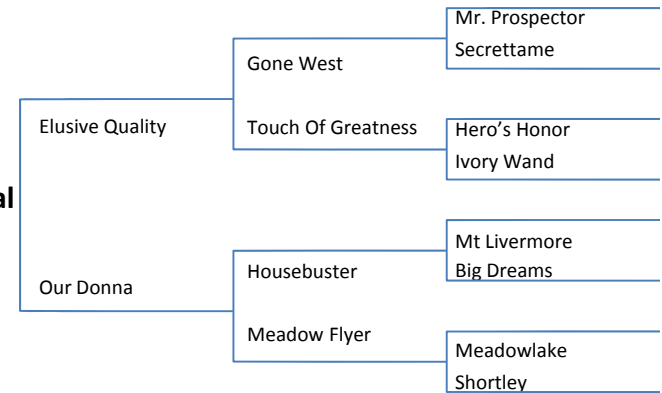

Quality Central