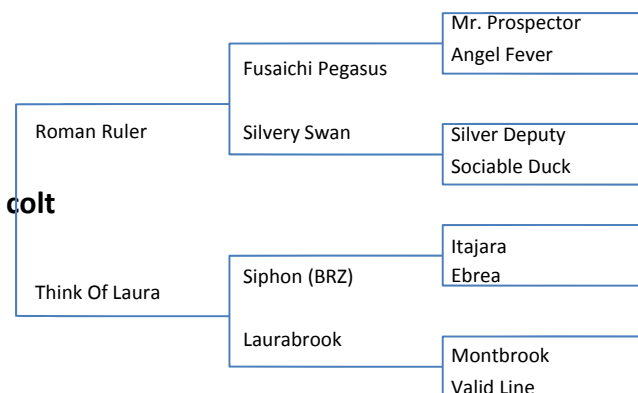

Roman Ruler colt

A KY bred colt by Roman Ruler, 2010

Dosage Profile (DP) = 5-2-3-0-0 (10)
 Dosage Index (DI) = 5.67
 Center of Distribution (CD) = 1.20

Trainer: TBD
 Circuit: Kentucky

Roman Ruler colt

This colt impressed us right at first sight. His body mass and structure screams speed. His pedigree is consistent with his impressive good looks. We bought him as a weanling and are very pleased with his development and growth as he has been nurtured and prepared for racing.

He is by Roman Ruler, earner of more than \$1.2 million and winner of the Grade I Haskell Invitational. He is a young sire but has already produced six stakes horses including Ruler on Ice (Grade I Belmont Stakes winner & \$1.1 million), Homeboykris (won Grade I Champagne Stakes), Rule (who won the Grade III Delta Jackpot) and Roman Treasure, Seattle Ruler and Connie and Michael.