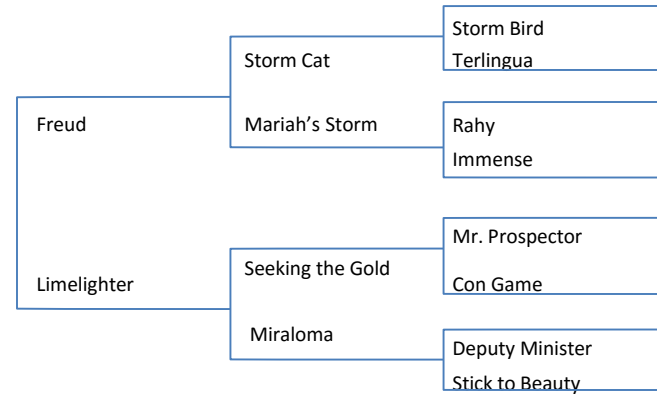

# Refined Lady

*A NY bred filly by Freud, foaled on April 8, 2014*

Dosage Profile (DP) = 6-1-9-0-0 (16)

Dosage Index (DI) = 2.56

Center of Distribution (CD) = .81

Trainer: Patrick J. Quick

Racing Circuit: New York

## Refined Lady

REFINED LADY impressed us from the first moment as a strong good-sized 2YO filly with a great attitude and a smart head.

She is by Freud who has been the top sire in New York for many years and out of the Robert & Beverly Lewis bred mare named Limelighter by Seeking The Gold who has been an outstanding broodmare sire – one of the most successful and expensive in recent history. Limelighter is the daughter of Miraloma, stakes winner and grand-daughter of Stick to Beauty who produced five stakes winners and two graded stakes winners. Refined Lady has direct female ancestry to four Grade 1 winners incl. Point of Entry (G1), Tale of Ekati (G1), Pine Island (G1), and Violence (G1). She has a 4 x 5 cross with Northern Dancer and a 5 x 5 cross with Hail To Reason, both of whom are highly influential stallions. We love everything about her pedigree but more importantly, we love everything about this filly.